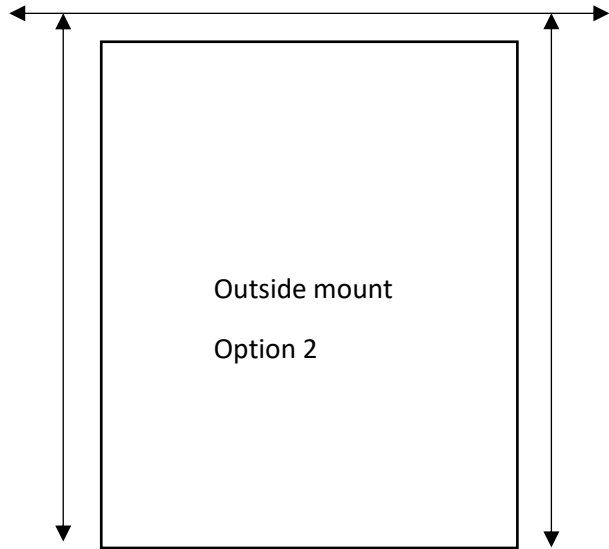

**Window measurement (inches) guide:**

Inside mount  
Option 1

Outside mount  
Option 2

Add extra 6 inches

Add extra 6 inches

Curtains  
measurement

Option 1

floor