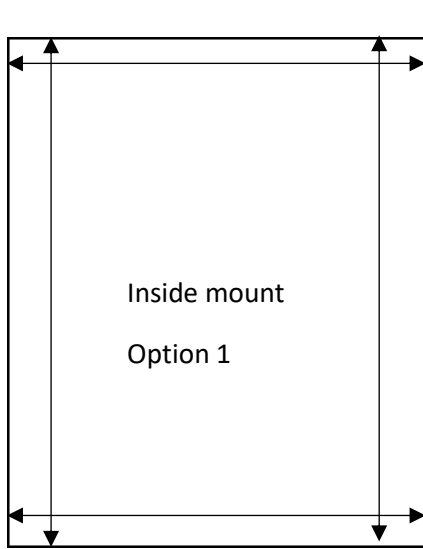

**Window measurement (inches) guide:**

Inside mount  
Option 1

Outside mount  
Option 2

Add extra 6 inches

Add extra 6 inches

Curtains  
measurement

Option 1

floor