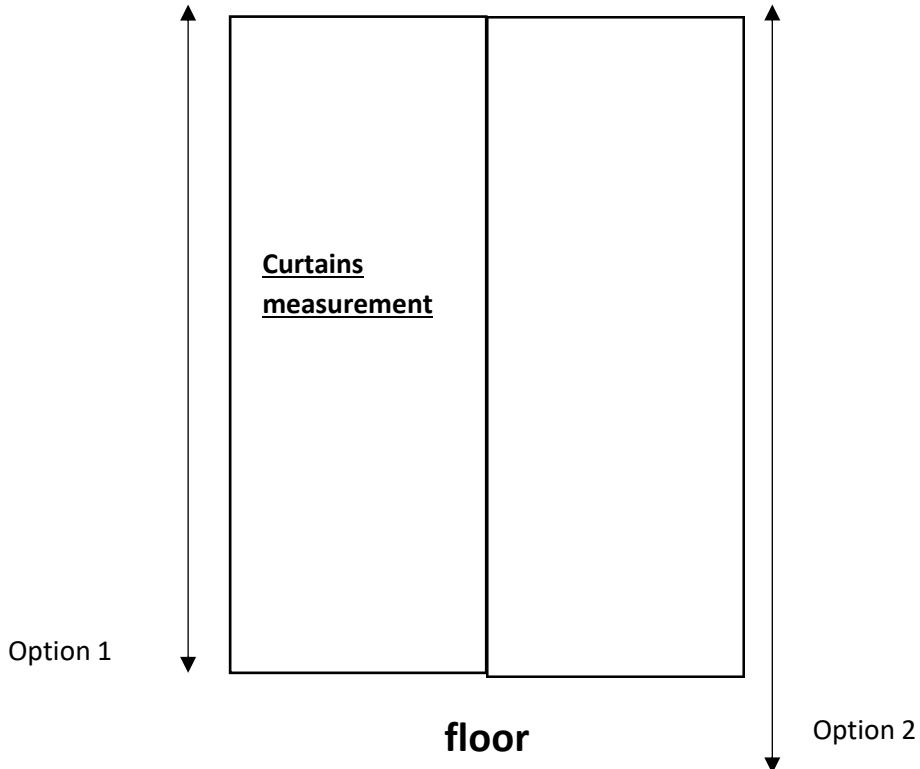

**Window measurement (inches) guide:**

Inside mount  
Option 1

Outside mount  
Option 2

Add extra 6 inches

Add extra 6 inches

Curtains  
measurement

Option 1

floor